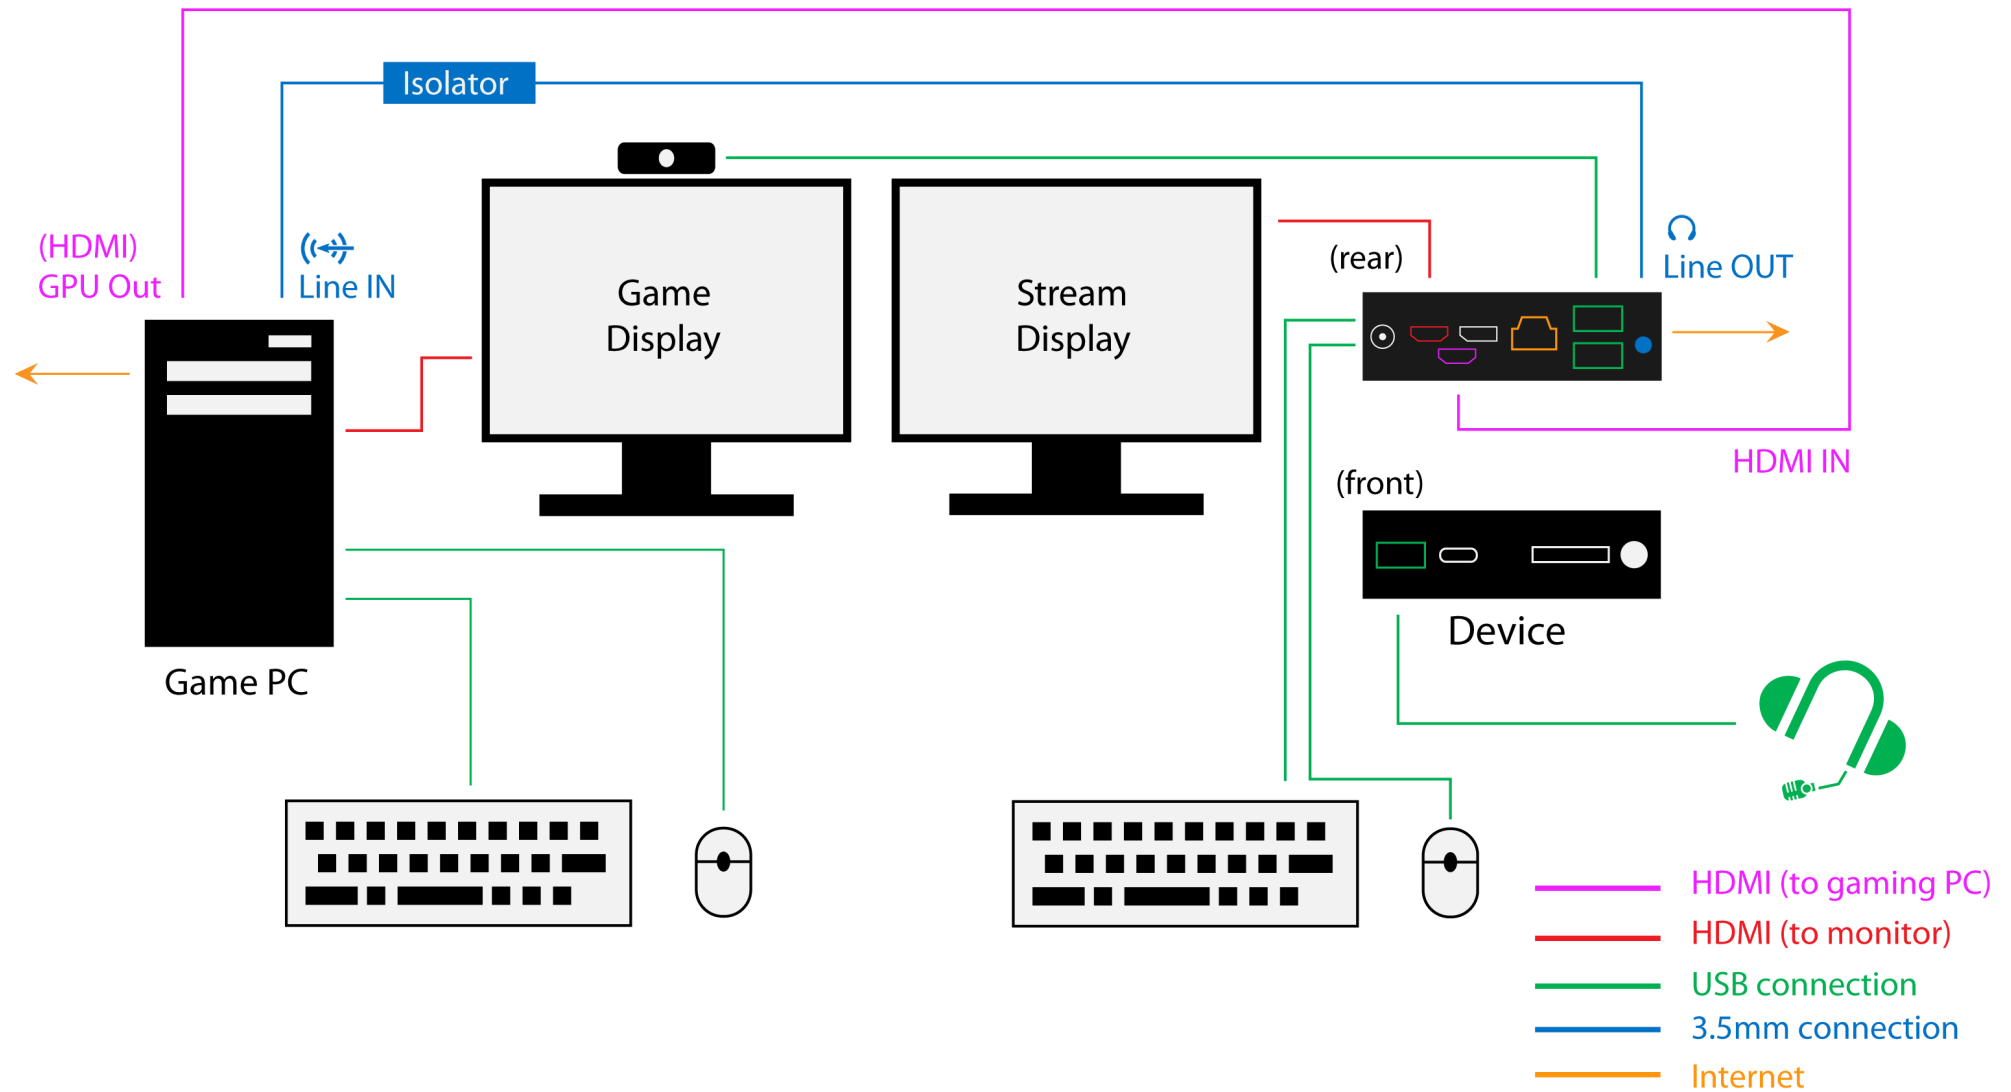

# CONNECTION DIAGRAM

# AUDIO CONNECTION DIAGRAM

- HDMI (to Game PC)
- HDMI (to monitor)
- USB
- 3.5mm
- Internet

## 3.2- 3.5mm Headphone w/ USB Mic

## 3.3 - 3.5mm Headphone w/ 3.5mm MIC