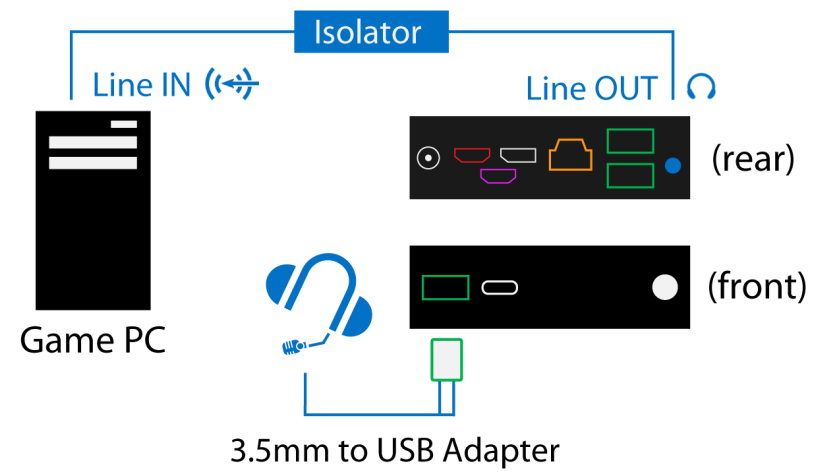

3.3 - 3.5mm Headphone w/ 3.5mm MIC