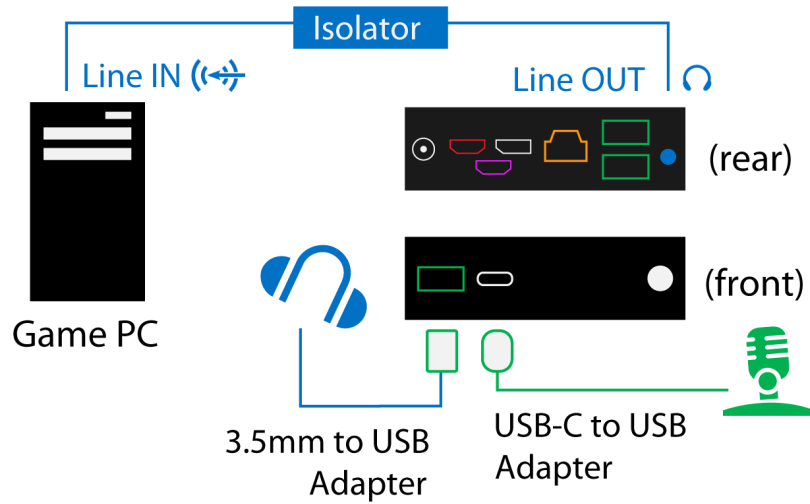

# CONNECTION DIAGRAM

# AUDIO CONNECTION DIAGRAM

- HDMI (to Game PC)
- HDMI (to monitor)
- USB
- 3.5mm
- Internet

## 3.2- 3.5mm Headphone w/ USB Mic

## 3.3 - 3.5mm Headphone w/ 3.5mm MIC