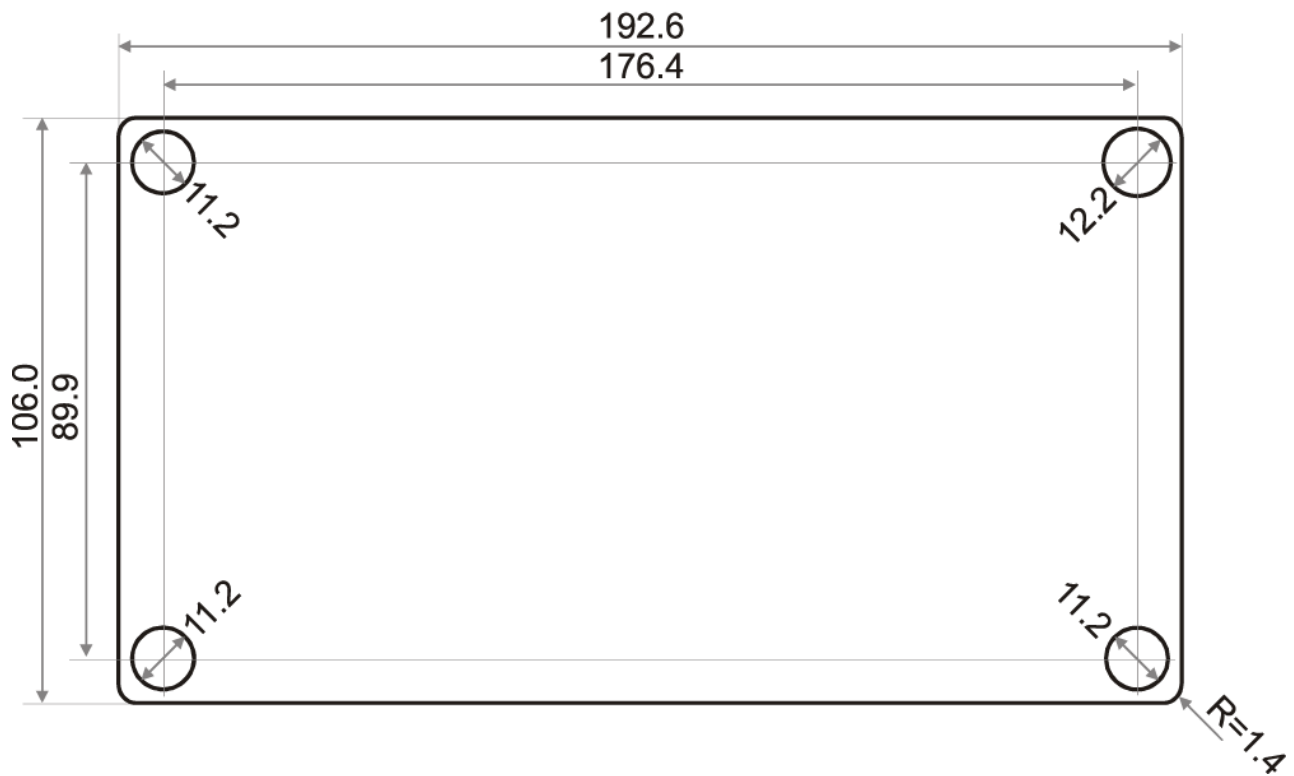

SH310R4

CUBE PC

MYLAR DIMENSIONS

The R4 front panel comes with a removable acrylic plate which allows for easy customization of the front design. Simply change the mylar and add your individual design such as a photo, graphics, or a company logo to the front panel in just a few steps.