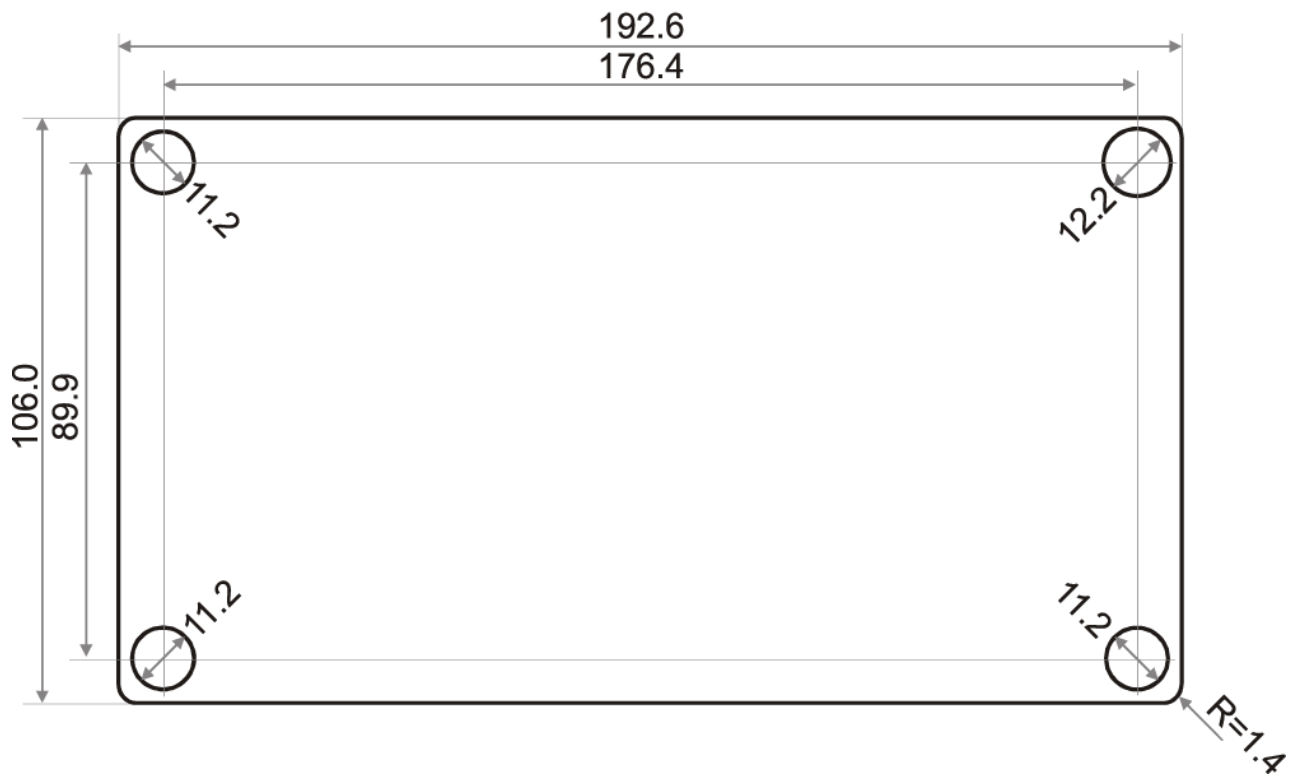

## MYLAR DIMENSIONS

The R4 front panel comes with a removable acrylic plate which allows for easy customization of the front design. Simply change the mylar and add your individual design such as a photo, graphics, or a company logo to the front panel in just a few steps.